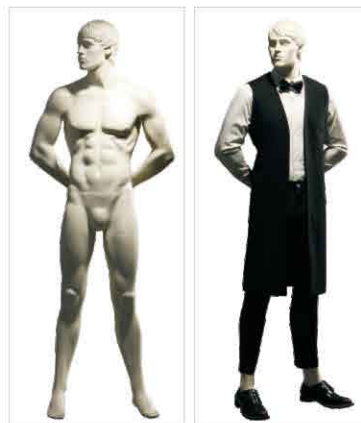

MAS
 Mask mannequin

MAS3-H

Height: 188cm
 Shoulder: 51cm
 Chest: 97cm
 Waist: 75cm
 Hip: 93cm

Male mannequin

■ OZM

Male mannequin

OZM01-B

Height: 187cm
Shoulder: 56cm
Chest: 99cm
Waist: 79cm
Hip: 91cm