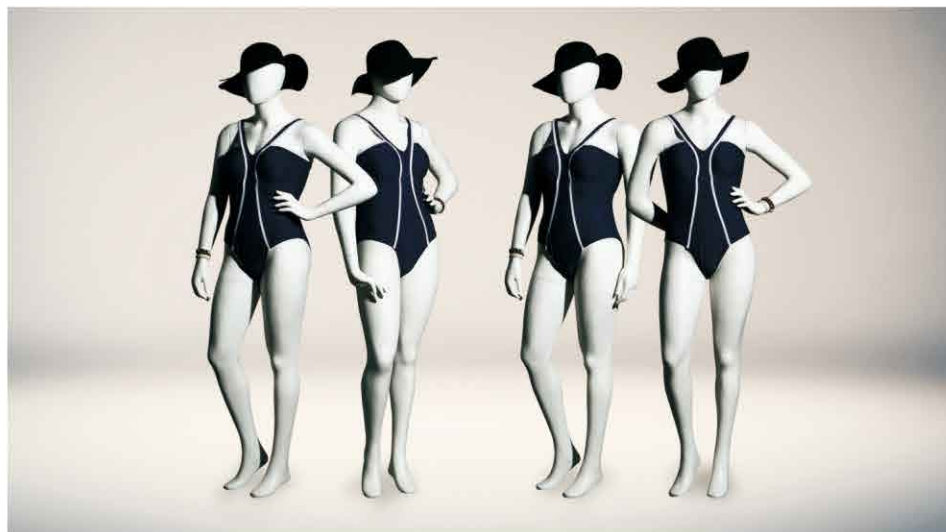

Height: 180cm
Shoulder: 46cm
Chest: 101cm
Waist: 80cm
Hip: 107cm

Height: 180cm
Shoulder: 46cm
Chest: 101cm
Waist: 80cm
Hip: 107cm

Height: 180cm
Shoulder: 46cm
Chest: 101cm
Waist: 80cm
Hip: 107cm

Height: 180cm
Shoulder: 46cm
Chest: 101cm
Waist: 80cm
Hip: 107cm