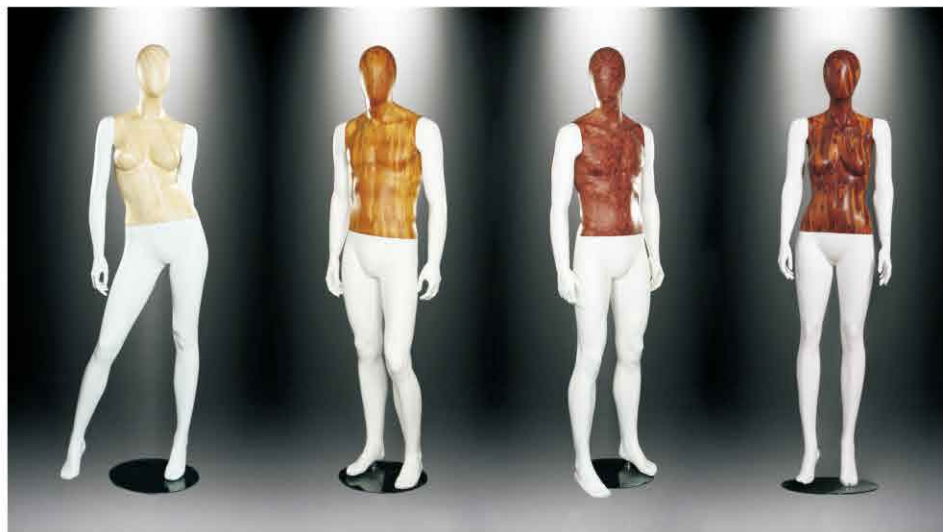

MRON03

Height: 189cm
 Shoulder: 52cm
 Chest: 98cm
 Waist: 78cm
 Hip: 96cm

Special mannequin

■ SZF SZM

Water transfer mannequin

SZF01

Height: 182cm
Shoulder: 40cm
Chest: 86cm
Waist: 65cm
Hip: 92cm

SZF02

Height: 180cm
Shoulder: 42cm
Chest: 87cm
Waist: 65cm
Hip: 92cm

SZF03

Height: 182cm
Shoulder: 40cm
Chest: 86cm
Waist: 65cm
Hip: 92cm

SZM01

Height: 181cm
Shoulder: 52cm
Chest: 96cm
Waist: 80cm
Hip: 96cm

SZM02