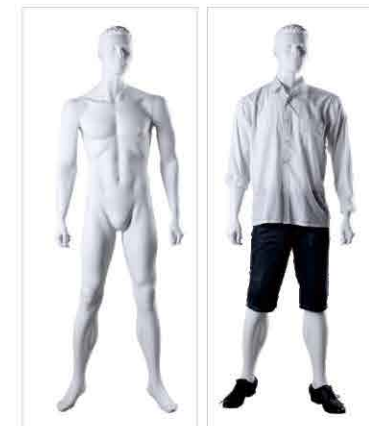

ZDMS02

Height: 178cm
Shoulder: 44cm
Chest: 97cm
Waist: 78cm
Hip: 95cm

ZDMS03

Height: 192cm
Shoulder: 52cm
Chest: 104cm
Waist: 81cm
Hip: 102cm

BOX01

Height: 174cm
Shoulder: 45cm
Chest: 107cm
Waist: 78cm
Hip: 99cm

PBL01

Height: 175cm
Shoulder: 40cm
Chest: 85cm
Waist: 63cm
Hip: 85cm

PBM01

Height: 177cm
Shoulder: 47cm
Chest: 96cm
Waist: 76cm
Hip: 95cm

YSM03

Height: 189cm
Shoulder: 53cm
Chest: 101cm
Waist: 77cm
Hip: 96cm