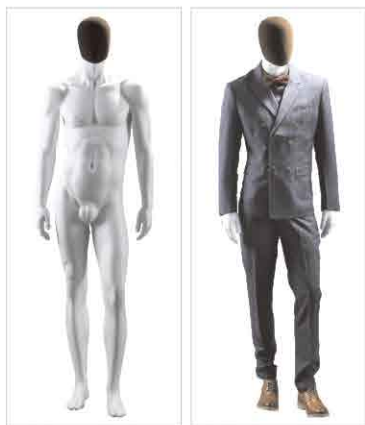

MAS1-B

Height: 188cm
Shoulder: 51cm
Chest: 97cm
Waist: 75cm
Hip: 93cm