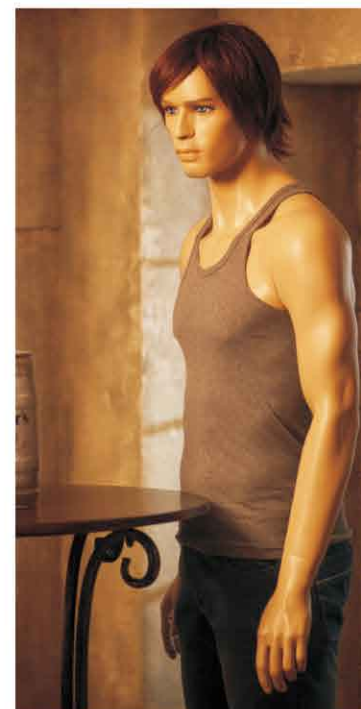

MARK

Male mannequin

MARK07

Height: 188cm
Shoulder: 52cm
Chest: 94cm
Waist: 76cm
Hip: 93cm

MARK08

Height: 188cm
Shoulder: 52cm
Chest: 94cm
Waist: 76cm
Hip: 93cm

Male mannequin

MNS01