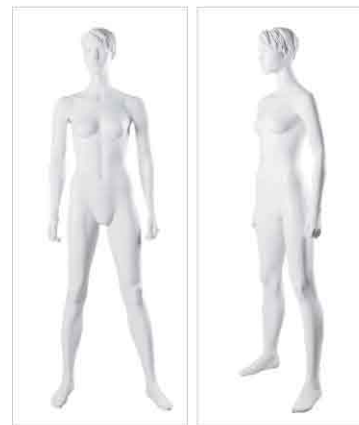

YSW05

Height: 181cm
Shoulder: 44cm
Chest: 86cm
Waist: 63cm
Hip: 89cm