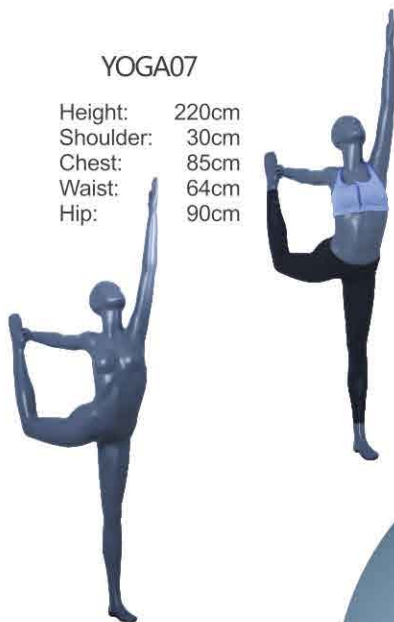

GFB02

Height: 56cm
Shoulder: 39cm
Chest: 84cm
Waist: 65cm
Hip: 90cm

Sport

Sport mannequin

■ SKI Sport mannequin

SKI01M

Height: 150cm
Shoulder: 53cm
Chest: 100cm
Waist: 78cm
Hip: 99cm

SKI02F

Height: 140cm
Shoulder: 42cm
Chest: 87cm
Waist: 64cm
Hip: 90cm

■ SKI

Sport mannequin

SKI03F

Height: 125cm
Shoulder: 42cm
Chest: 87cm
Waist: 64cm
Hip: 90cm

SKI04M

Height: 152cm
Shoulder: 53cm
Chest: 100cm
Waist: 78cm
Hip: 99cm

YOGA07

Height: 220cm
Shoulder: 30cm
Chest: 85cm
Waist: 64cm
Hip: 90cm

YOGA10

Height: 90cm
Shoulder: 38cm
Chest: 85cm
Waist: 64cm
Hip: 90cm

■ YOGA
Yoga mannequin

YOGA08

Height: 180cm
Shoulder: 36cm
Chest: 85cm
Waist: 64cm
Hip: 90cm