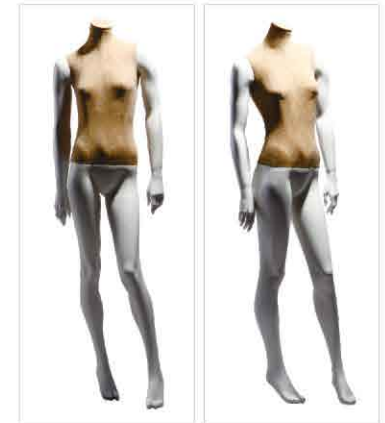

ZDFF04

Height: 159cm
Shoulder: 41cm
Chest: 85cm
Waist: 64cm
Hip: 92cm